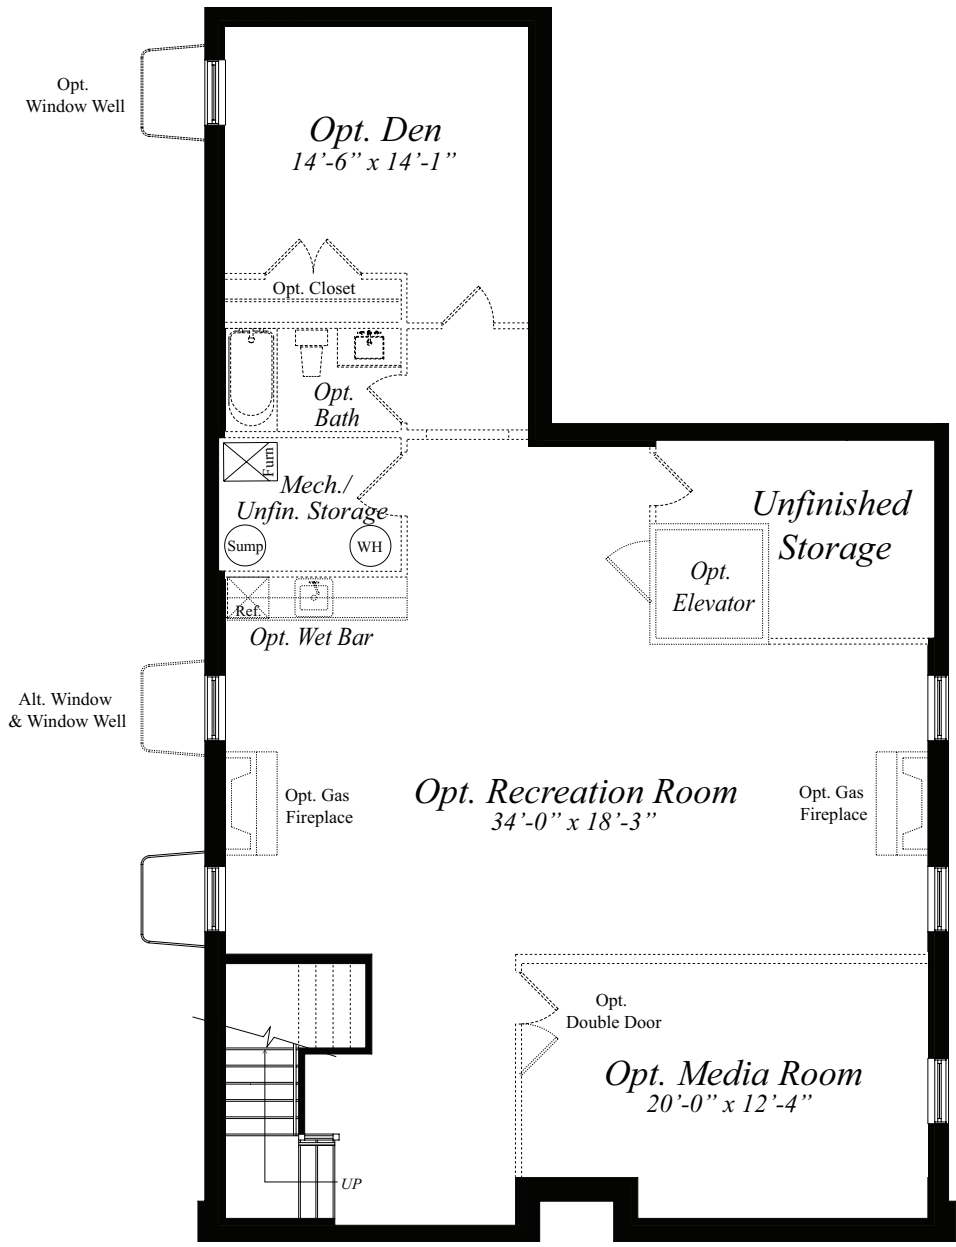

THE BRIXTON

ELEVATION B-3

ELEVATION B-2

ELEVATION B-1

MICHAEL HARRIS HOMES

LOWER LEVEL

Alt. Window & Window Well

MICHAELHARRISHOMES.COM | 240.285.2338

All sizes and dimensions are approximate. Features, materials, dimensions and designs are subject to errors, omissions and change without notice. Floorplans and elevations are artist's conception, which may show optional features and are not part of any sales contract. See a Sales Manager for complete details.